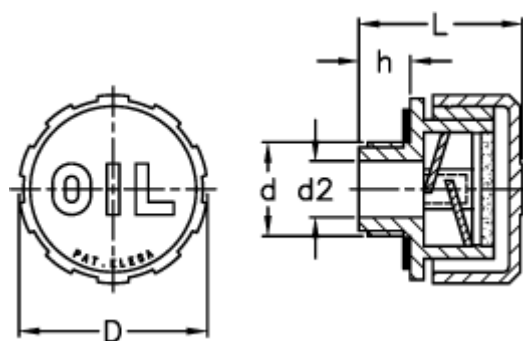

Data Sheet

Article number: 2311054222

Description: E+G Breather plug
SFP.40-3/4+F FOAM

Measures

D = 42
d = G 3/4
d2 = 18
h = 11.5
L = 36.5